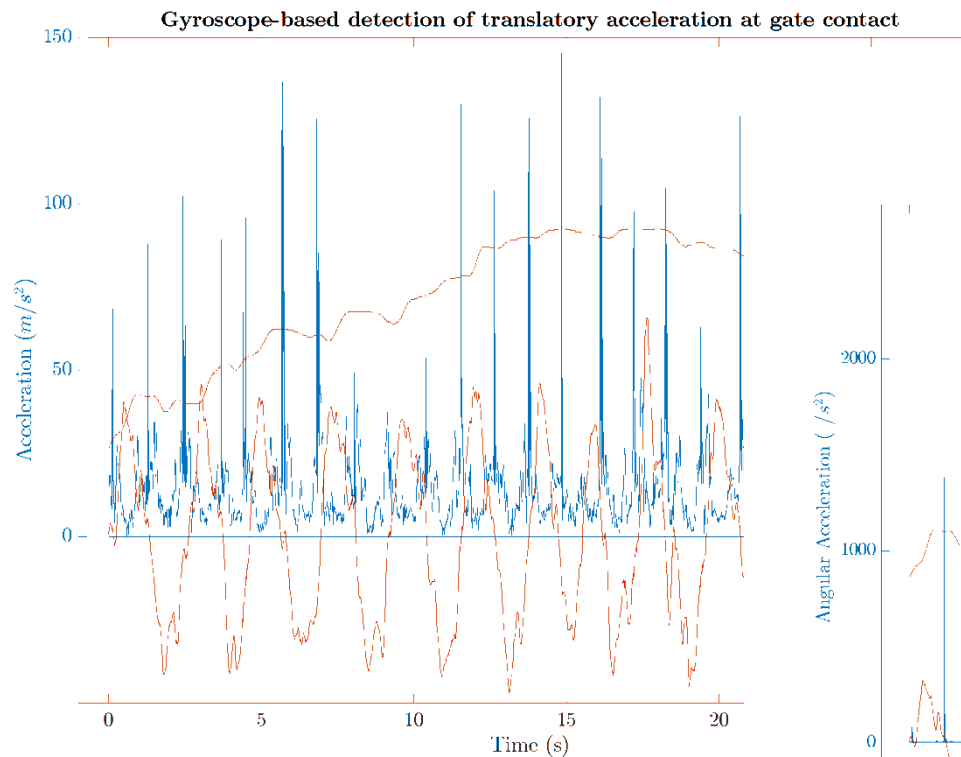

Research activities

Slalom gate induced head-impact on sit-skiers

Extension course review

Paralympic Winter Games

- Organised joint visits with FIS on PWG course review
- Monitoring the course development over the 4 years
- Full scope of TEST event (test event contain all disciplines)
- Free skiing day for Downhill events
- Three official trainings for Paralympic Winter games Downhill event
- Planning early site inspections
- Follow up on the weather and start sequences of each event