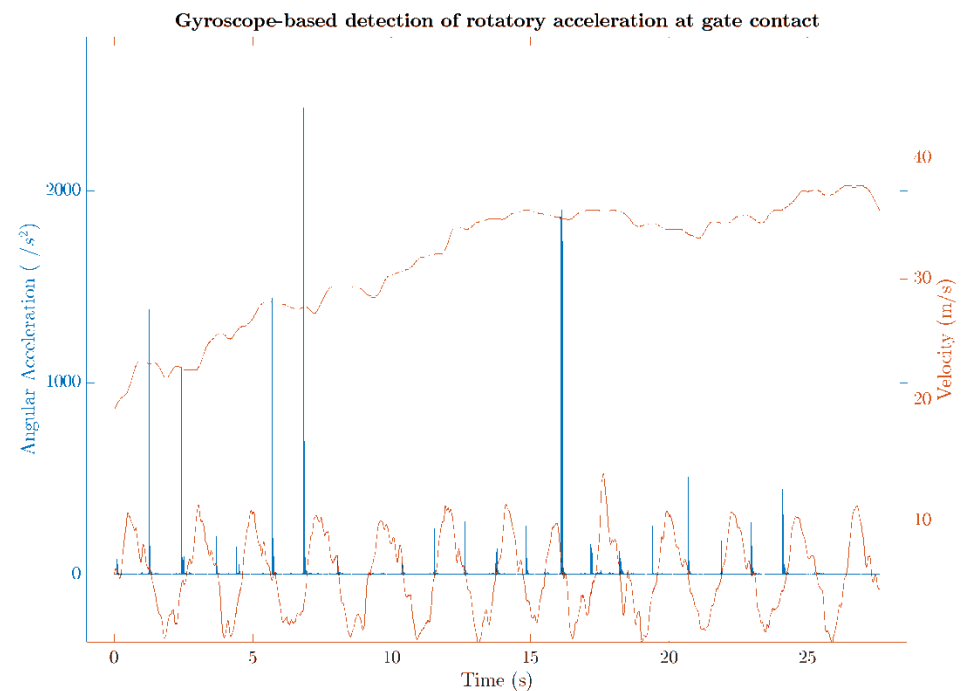

Research activities

Slalom gate induced head-impact on sit-skiers

Extension course review

Paralympic Winter Games

- Organised joint visits with FIS on PWG course review
- Monitoring the course development over the 4 years
- Full scope of TEST event (test event contain all disciplines)
- Free skiing day for Downhill events
- Three official trainings for Paralympic Winter games Downhill event
- Planning early site inspections
- Follow up on the weather and start sequences of each event